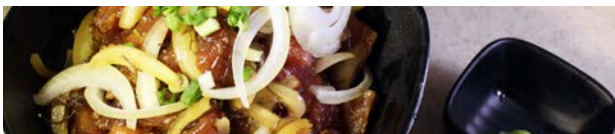

NIGIRI

3pcs per order 6pcs per order

DU (Tuna)	□	□ □ □
+DPDFK (Yellow Tail)	□	□ □
6DN (Salmon)	□	□ □
8DF (Fresh Water)	□	□ □ □
7DPDR (Egg)	□	□ □
Ebi (Shrimp)	□	□
7REN (Canplia roe)	□	□
6□ (Tuna w/ Spicy Sauce)	□	□ □
1DWWR (Fermented Bean)	□	□
\$KRN/EX (W/Chili Flakes)	□ □	□ □
ND (Salmon Roe)	□	□ □